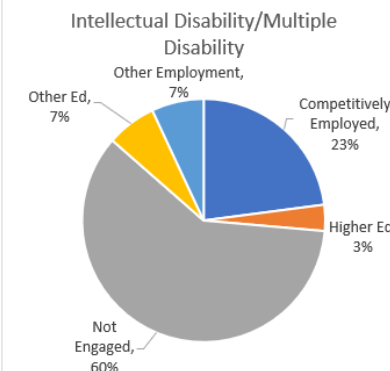

## Colorado Post School Outcomes Engagement Data

**Overall Engagement**  
 Competitively Employed: 1209  
 Higher Ed: 669  
 Not Engaged: 667  
 Other Ed: 94  
 Other Employment: 176  
 Total: 2825

**Interview Participants**  
 2023: 2825/4005 Students  
 2022: 2566/4079 Students  
 2021: 2619/3898 Students