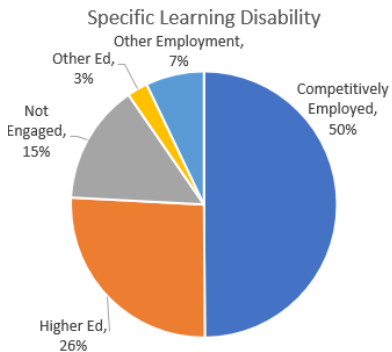

## Colorado Post School Outcomes Engagement Data

**Overall Engagement**  
 Competitively Employed: 1209  
 Higher Ed: 669  
 Not Engaged: 667  
 Other Ed: 94  
 Other Employment: 176  
 Total: 2825

**Interview Participants**  
 2023: 2825/4005 Students  
 2022: 2566/4079 Students  
 2021: 2619/3898 Students