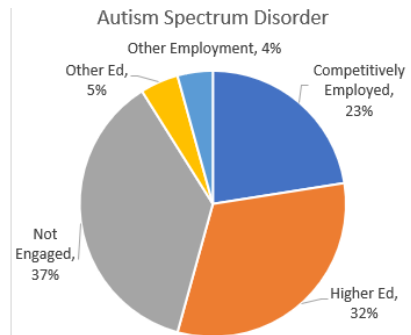

## Colorado Post School Outcomes Engagement Data

**Overall Engagement**  
 Competitively Employed: 1209  
 Higher Ed: 669  
 Not Engaged: 667  
 Other Ed: 94  
 Other Employment: 176  
 Total: 2825

**Interview Participants**  
 2023: 2825/4005 Students  
 2022: 2566/4079 Students  
 2021: 2619/3898 Students