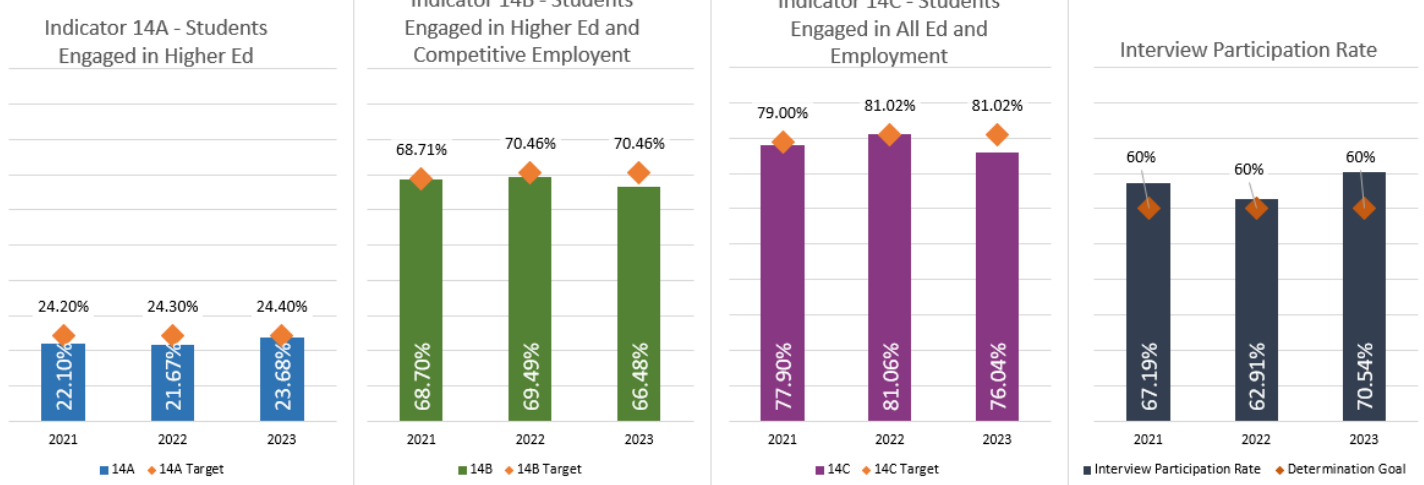

## Colorado Post School Outcomes Engagement Data

**Overall Engagement**  
 Competitively Employed: 1209  
 Higher Ed: 669  
 Not Engaged: 667  
 Other Ed: 94  
 Other Employment: 176  
 Total: 2825

**Interview Participants**  
 2023: 2825/4005 Students  
 2022: 2566/4079 Students  
 2021: 2619/3898 Students