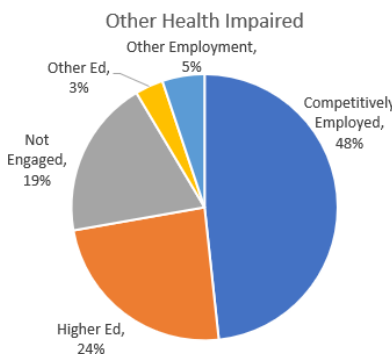

## Colorado Post School Outcomes Engagement Data

**Overall Engagement**  
 Competitively Employed: 1209  
 Higher Ed: 669  
 Not Engaged: 667  
 Other Ed: 94  
 Other Employment: 176  
 Total: 2825

**Interview Participants**  
 2023: 2825/4005 Students  
 2022: 2566/4079 Students  
 2021: 2619/3898 Students