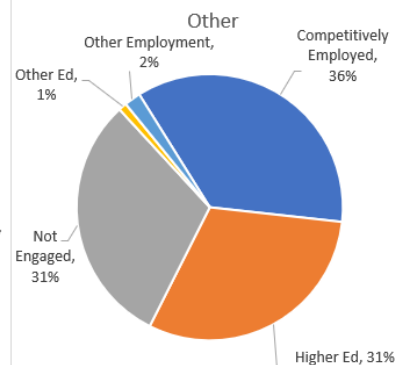

## Colorado Post School Outcomes Engagement Data

**Overall Engagement**  
 Competitively Employed: 1209  
 Higher Ed: 669  
 Not Engaged: 667  
 Other Ed: 94  
 Other Employment: 176  
 Total: 2825

**Interview Participants**  
 2023: 2825/4005 Students  
 2022: 2566/4079 Students  
 2021: 2619/3898 Students