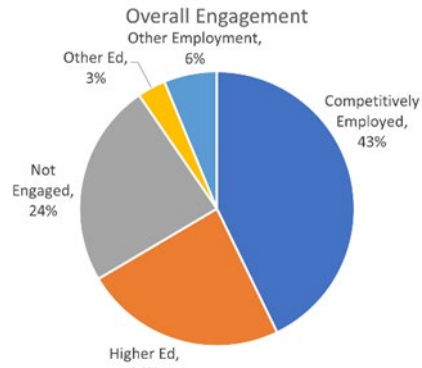

## Colorado Post School Outcomes Engagement Data

**Overall Engagement**  
 Competitively Employed: 1209  
 Higher Ed: 669  
 Not Engaged: 667  
 Other Ed: 94  
 Other Employment: 176  
 Total: 2825

**Interview Participants**  
 2023: 2825/4005 Students  
 2022: 2566/4079 Students  
 2021: 2619/3898 Students