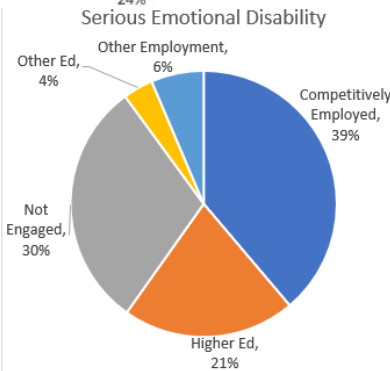

## Colorado Post School Outcomes Engagement Data

**Overall Engagement**  
 Competitively Employed: 1209  
 Higher Ed: 669  
 Not Engaged: 667  
 Other Ed: 94  
 Other Employment: 176  
 Total: 2825

**Interview Participants**  
 2023: 2825/4005 Students  
 2022: 2566/4079 Students  
 2021: 2619/3898 Students